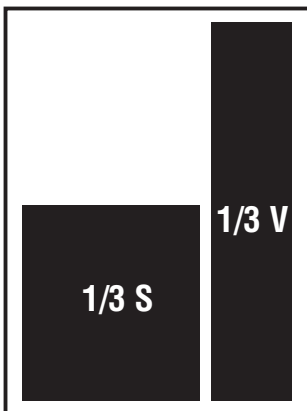

COIN WORLD'S
COINValues

RETAIL UNIT SIZES • LISTED AS WIDTH BY HEIGHT
 (nonbleed sizes shown)

Full Page
 6.625" x 9.625"

2/3 Page
 4.375" x 9.625"

1/2T Page
 3.25" x 9.625"

1/2H Page
 6.625" x 4.75"

1/3 Page
 1/3S = 4.375" x 4.75"
 1/3V = 2.125" x 9.625"

1/4 Page
 1/4 V = 2.125" x 4.75"

1/6 Page
 H = 4.375" x 2.25"
 V = 2.125" x 4.75"

DIRECTORY ADVERTISING

1/8V = 2.125" x 3.625"
 1/12 = 2.125" x 2.25"
 1/24 = 2.125" x 1"